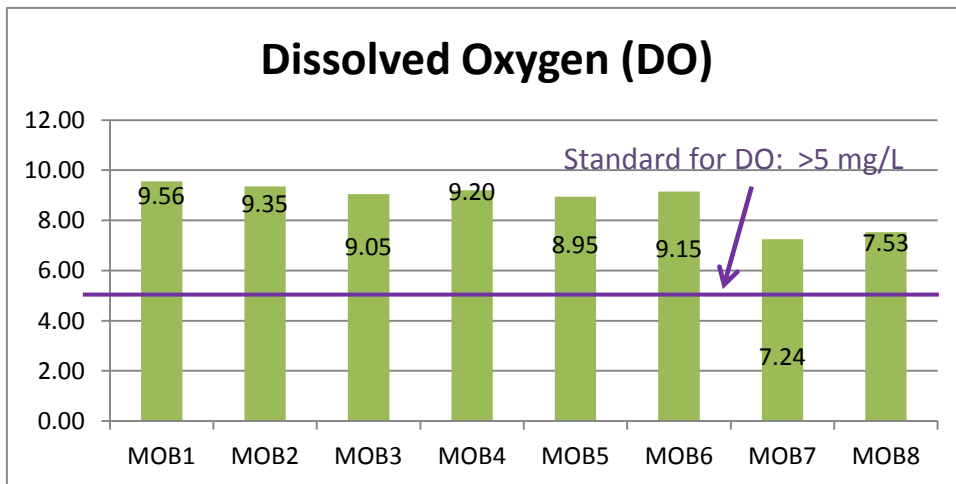

## Preliminary Fish Data

Creek Chub

Central Stoneroller

- Over 44 species found.
- One walleye & 99 Northern pike found.
- Topeka shiners were found at six sites.

White sucker

Fathead Minnow

Common Shiner