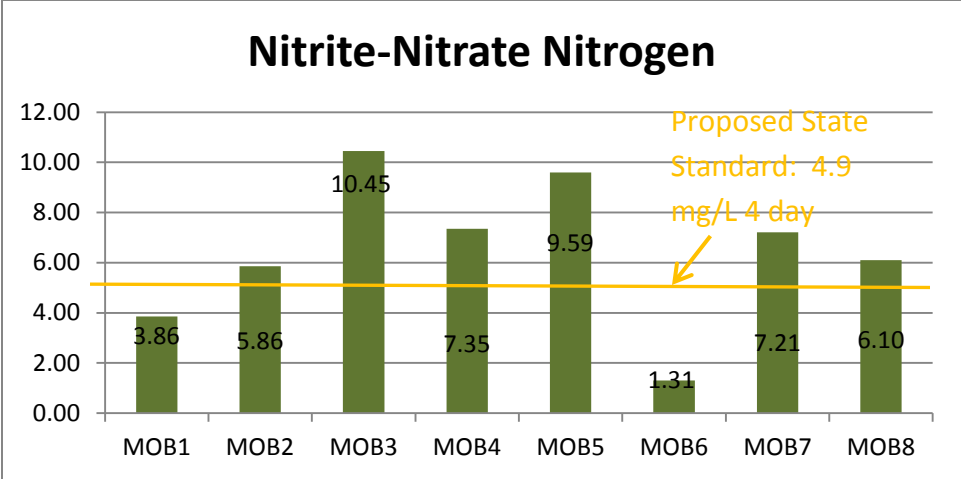

## Preliminary Fish Data

Creek Chub

Central Stoneroller

- Over 44 species found.
- One walleye & 99 Northern pike found.
- Topeka shiners were found at six sites.

White sucker

Fathead Minnow

Common Shiner