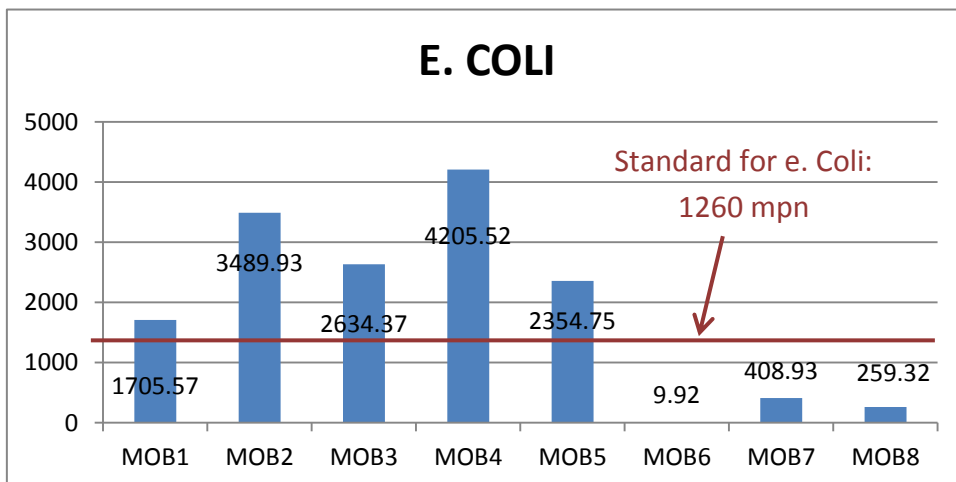

## Preliminary Fish Data

Creek Chub

Central Stoneroller

- Over 44 species found.
- One walleye & 99 Northern pike found.
- Topeka shiners were found at six sites.

White sucker

Fathead Minnow

Common Shiner