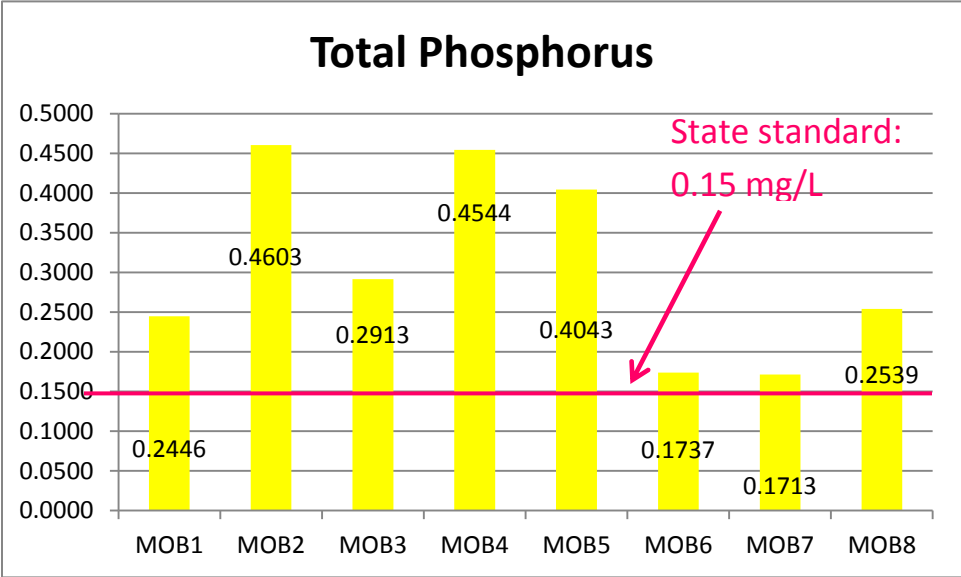

## Preliminary Fish Data

Creek Chub

Central Stoneroller

- Over 44 species found.
- One walleye & 99 Northern pike found.
- Topeka shiners were found at six sites.

White sucker

Fathead Minnow

Common Shiner