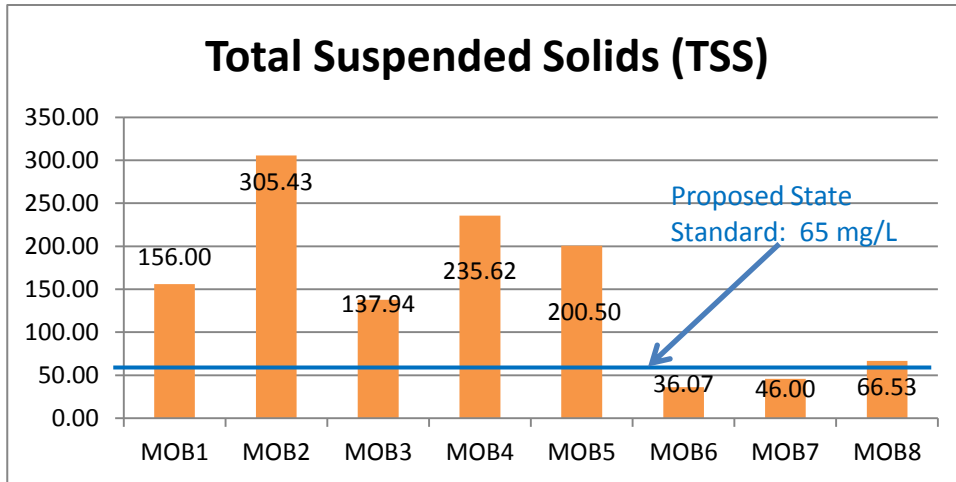

## Preliminary Fish Data

Creek Chub

Central Stoneroller

- Over 44 species found.
- One walleye & 99 Northern pike found.
- Topeka shiners were found at six sites.

White sucker

Fathead Minnow

Common Shiner