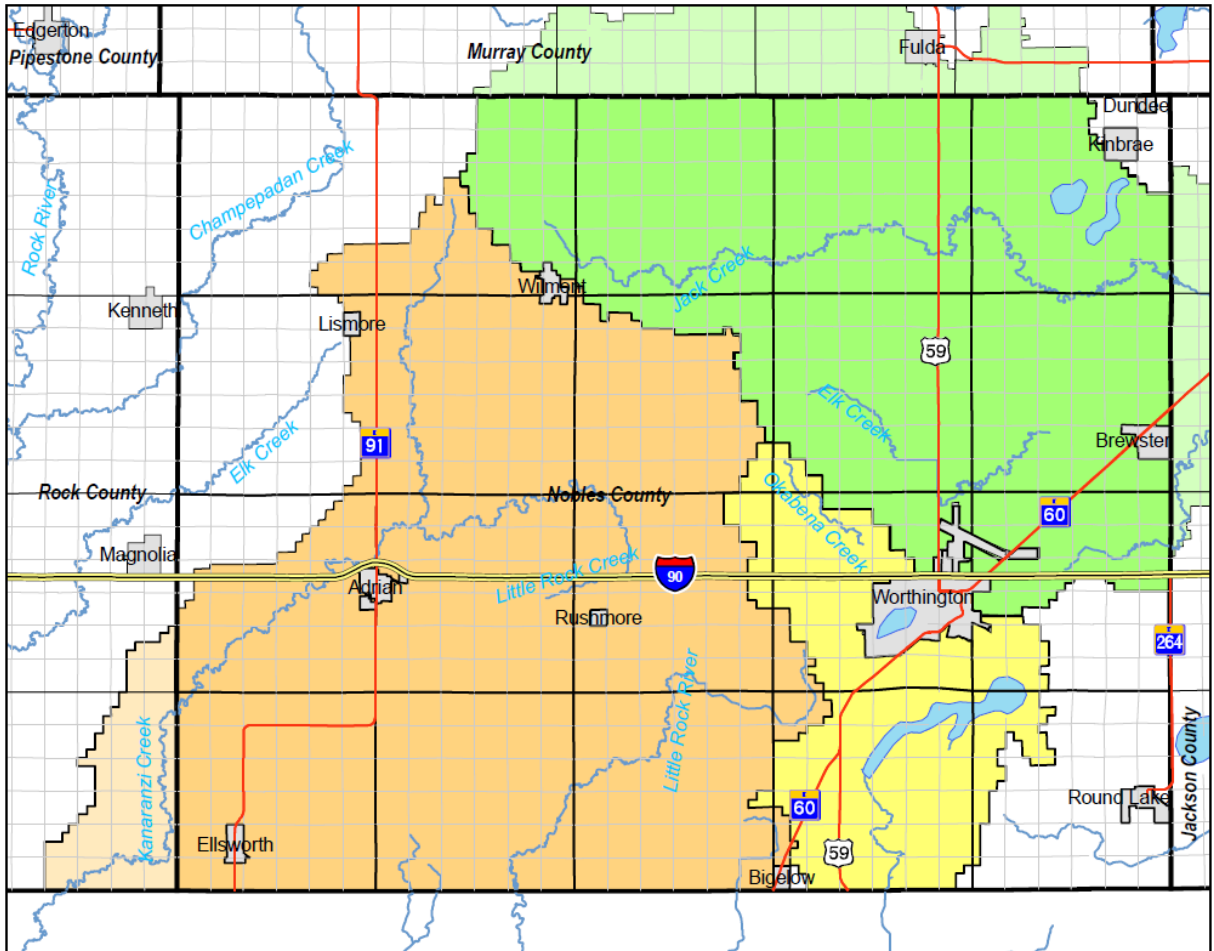

Watershed District Boundaries

- County
- Townships
- Sections
- Lakes
- Named Streams and Rivers
- Heron Lake WD
- Kanaranzi-Little Rock WD
- Okabena-Ocheda WD

Southwest Regional
Development Commission

JCS 09.08

Projection: NAD83 HARN Adj Nobles Co
Source: Watershed Districts, MN DNR, MnDOT, ESRI